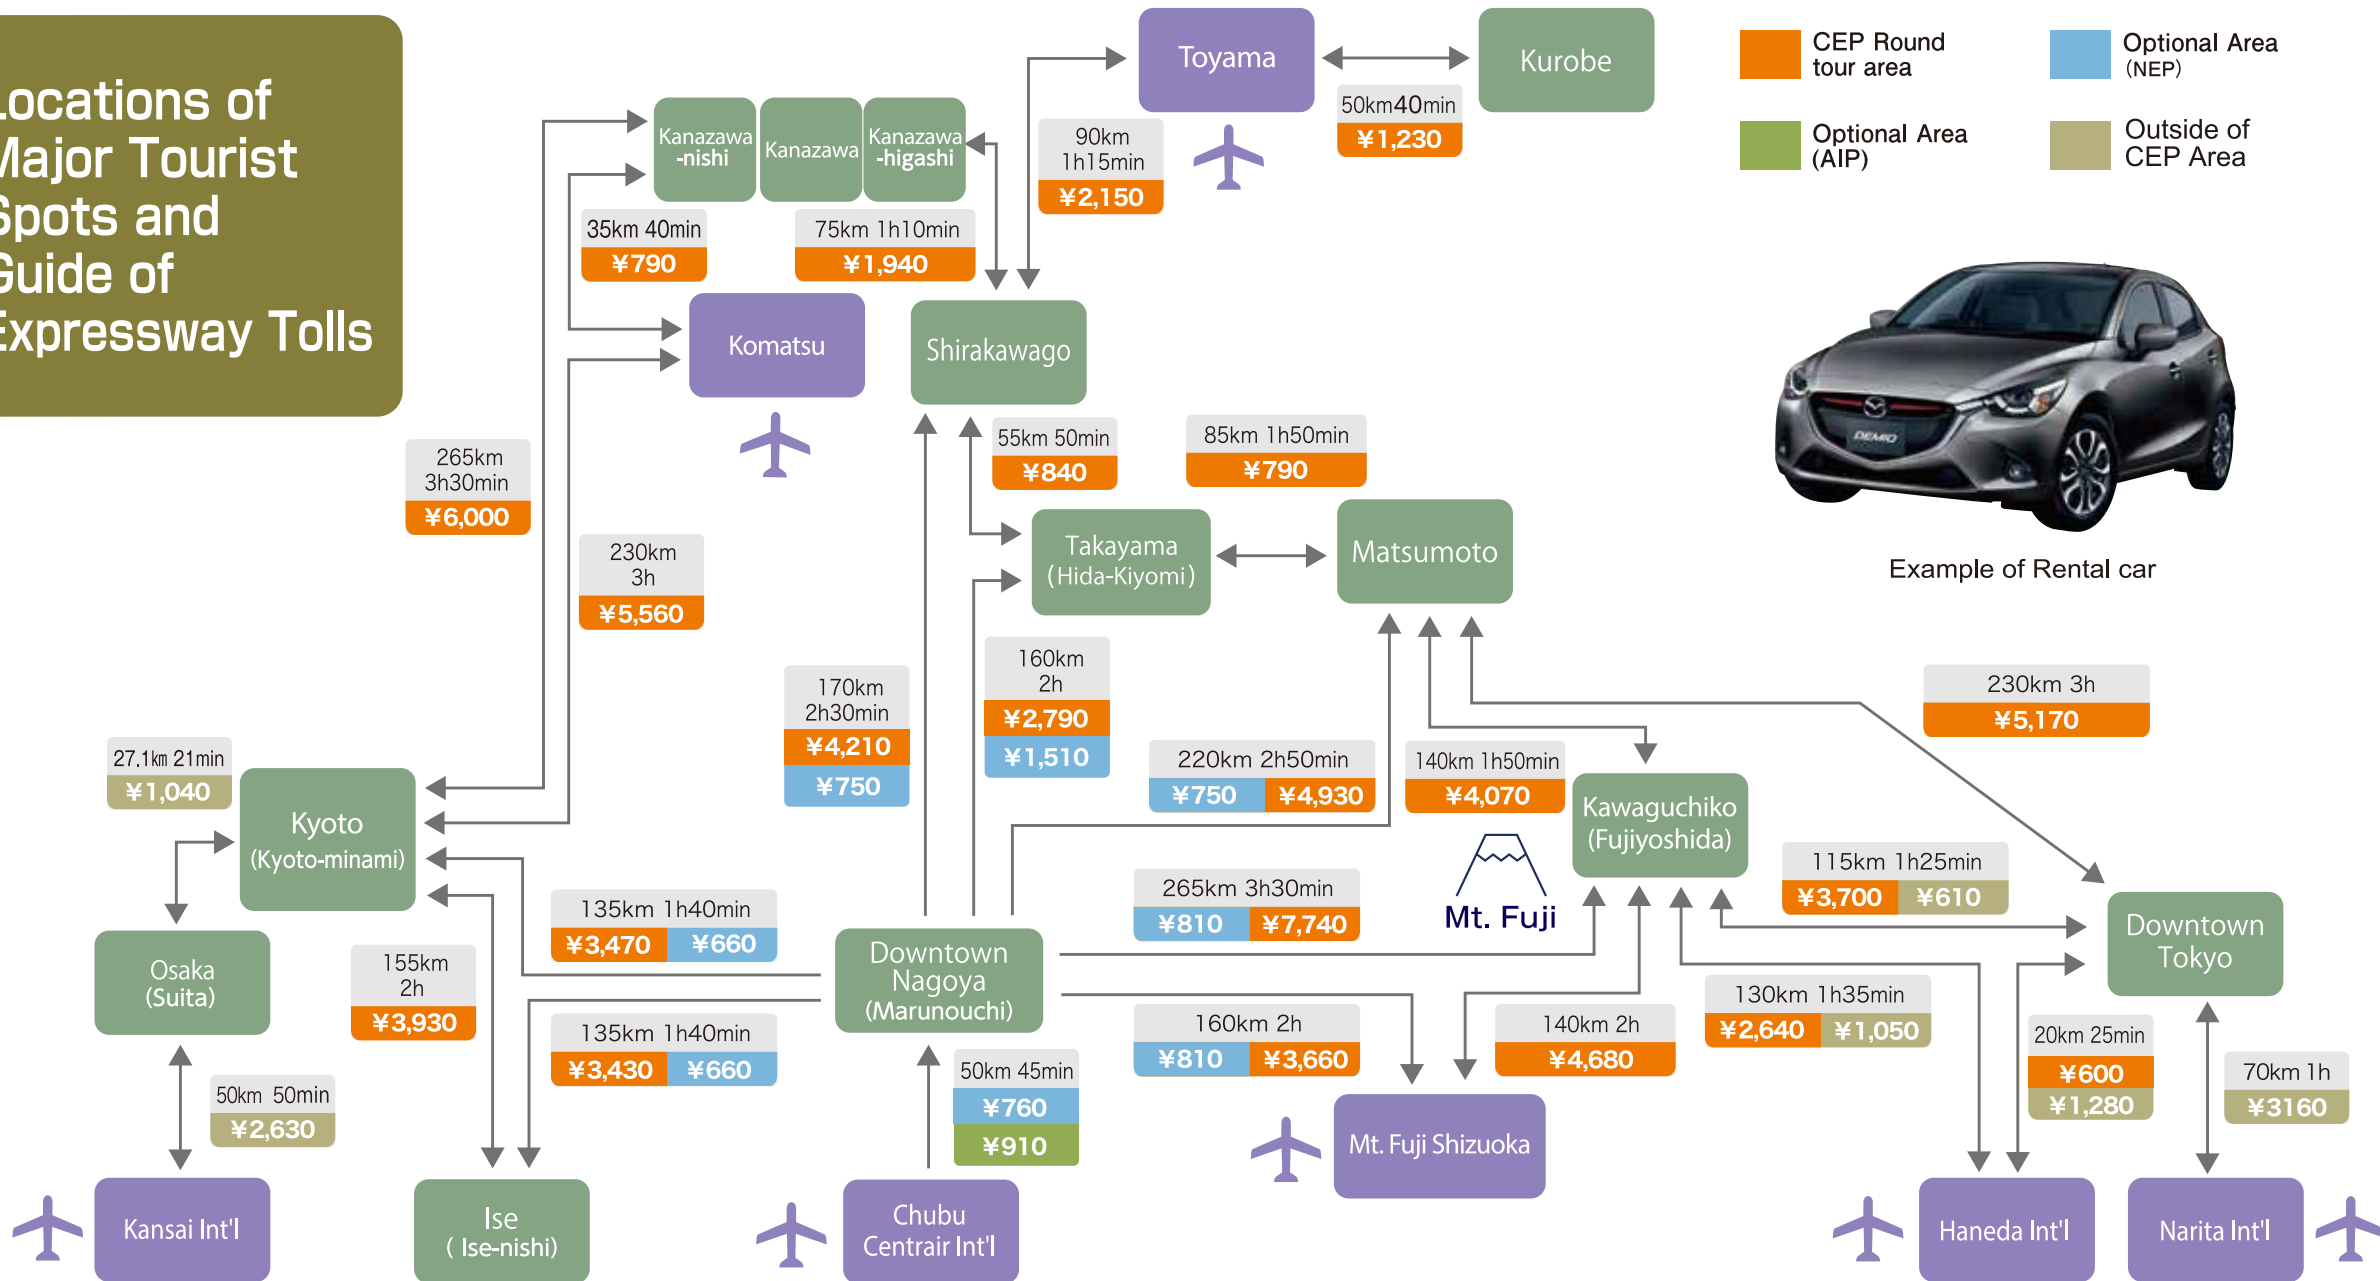

Locations of Major Tourist Spots and Guide of Expressway Tolls

- CEP Round tour area
- Optional Area (NEP)
- Optional Area (AIP)
- Outside of CEP Area

Example of Rental car

Note: Rates are one-way ETC fares without using the CEP, NEP, AIP.
 Note: All the pieces of information are for your reference.
 Note: The CEP, NEP, and AIP are all possible with a flat rate regardless of the displayed rate.